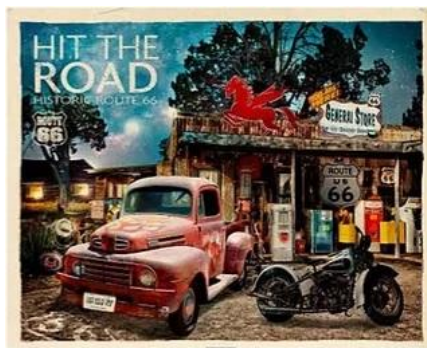

Item No: S-400
Hit the Road Rt. 66